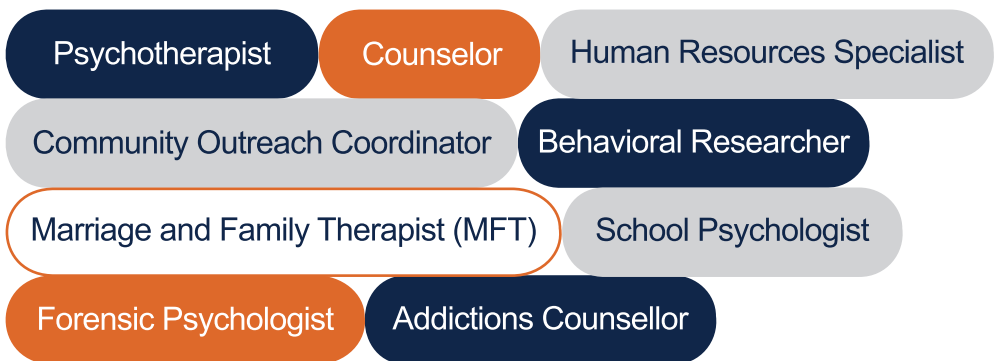

Begin a journey into the complexities of human behavior with Galala University's *Social Psychology Program*. Investigate individual behavior and forensic psychology, gaining insights into how people think, feel, and act personally.

Equipped with knowledge and techniques to apply psychological principles in legal and criminal justice settings, this program prepares you for impactful careers. Whether interested in psychotherapy, criminal profiling, or the intersection of psychology and law, GU's Social Psychology Program empowers you to make a meaningful difference in these crucial areas.

Join us and unravel the mysteries of human behavior, knowing that your future career can have a significant impact.

Potential **Career Opportunities:**